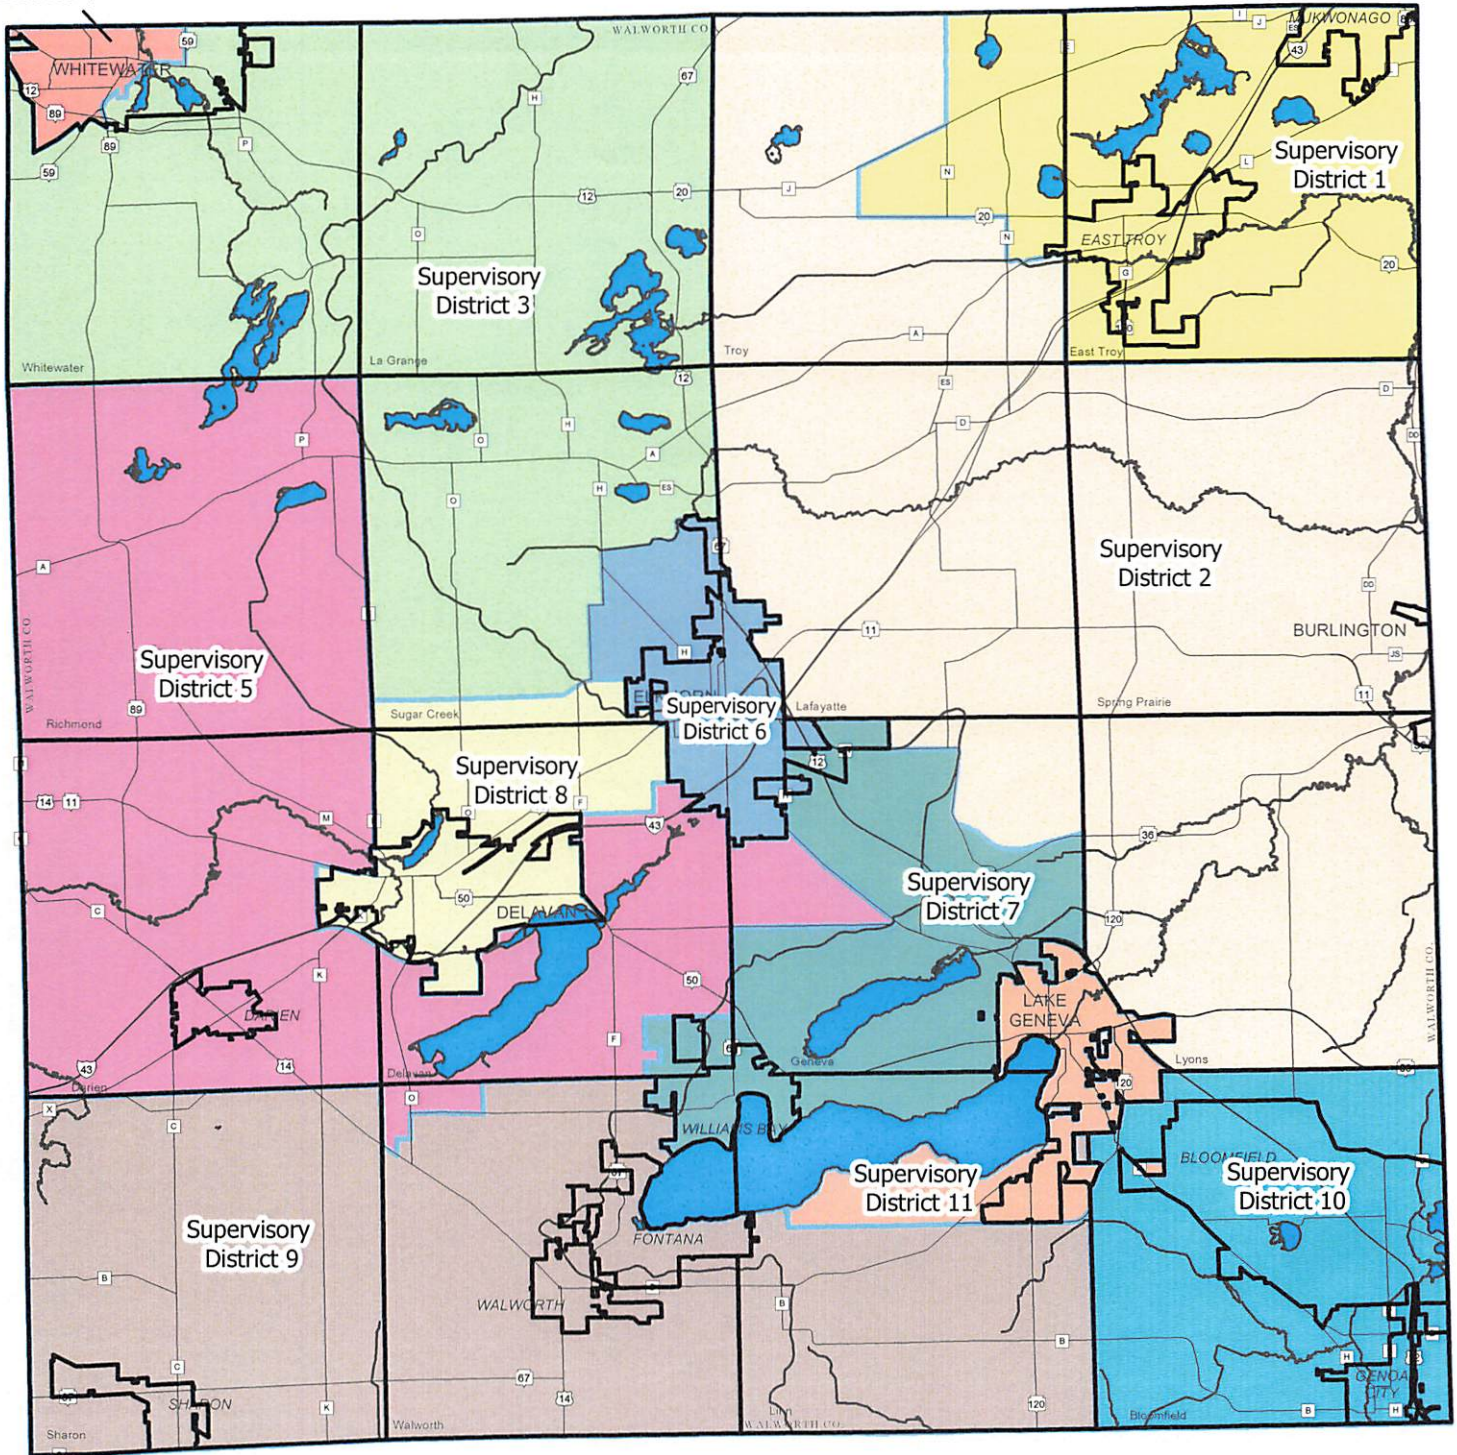

Supervisory District 4

TENTATIVE SUPERVISORY DISTRICT PLAN FOR  
WALWORTH COUNTY - 2021

Supervisory District Population Deviation			
Potential Districts	2020 Census Population	Deviation from Target (9,566)*	Deviation Percentage
1	9637	71	0.74%
2	9587	21	0.22%
3	9605	39	0.41%
4	9577	11	0.11%
5	9647	81	0.85%
6	9581	15	0.16%
7	9628	62	0.65%
8	9473	-93	-0.97%
9*	9330	-236	-2.47%
10	9536	-30	-0.31%
11	9622	56	0.59%
Totals	105223		
Average District	9566		

\* - Census Block 55127001607 was found to be anomalous. Walworth Population in District 9 was reduced by 1255 people